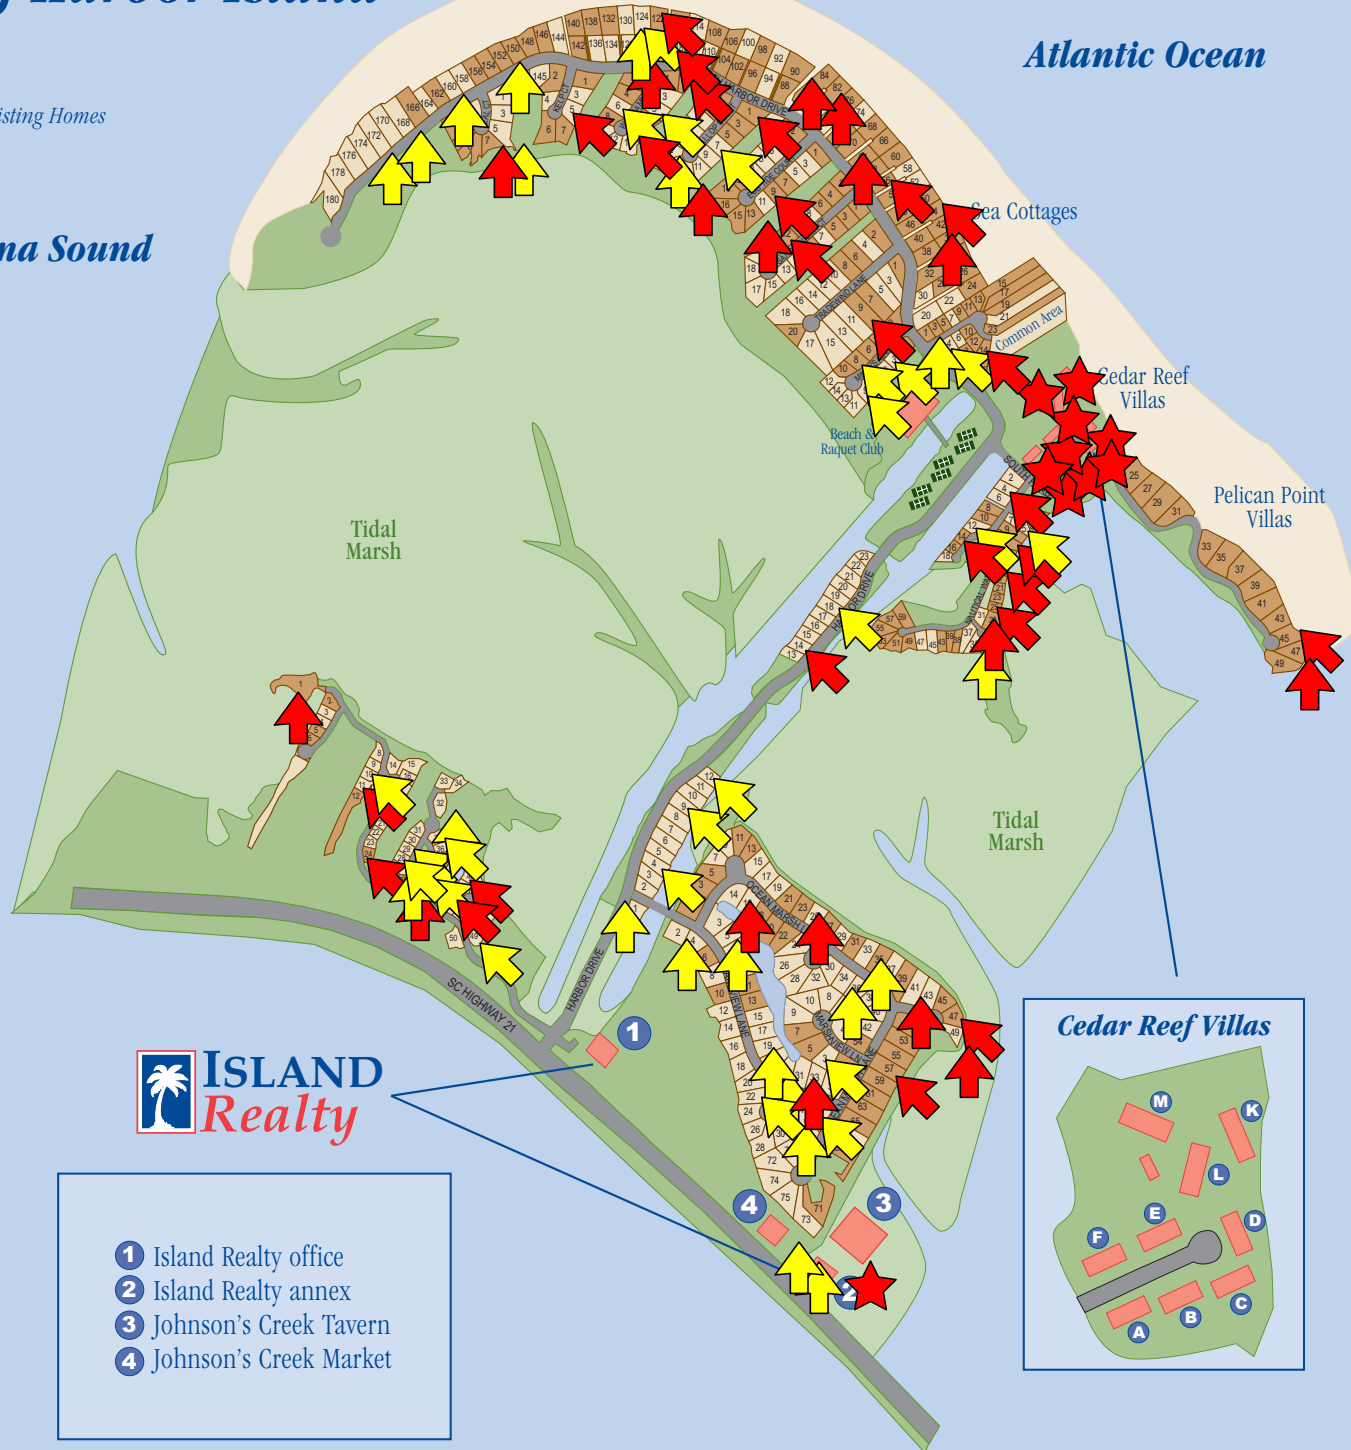

# Map of Harbor Island

Lots with Existing Homes

St. Helena Sound

Atlantic Ocean

- 1 Island Realty office
- 2 Island Realty annex
- 3 Johnson's Creek Tavern
- 4 Johnson's Creek Market

Cedar Reef Villas