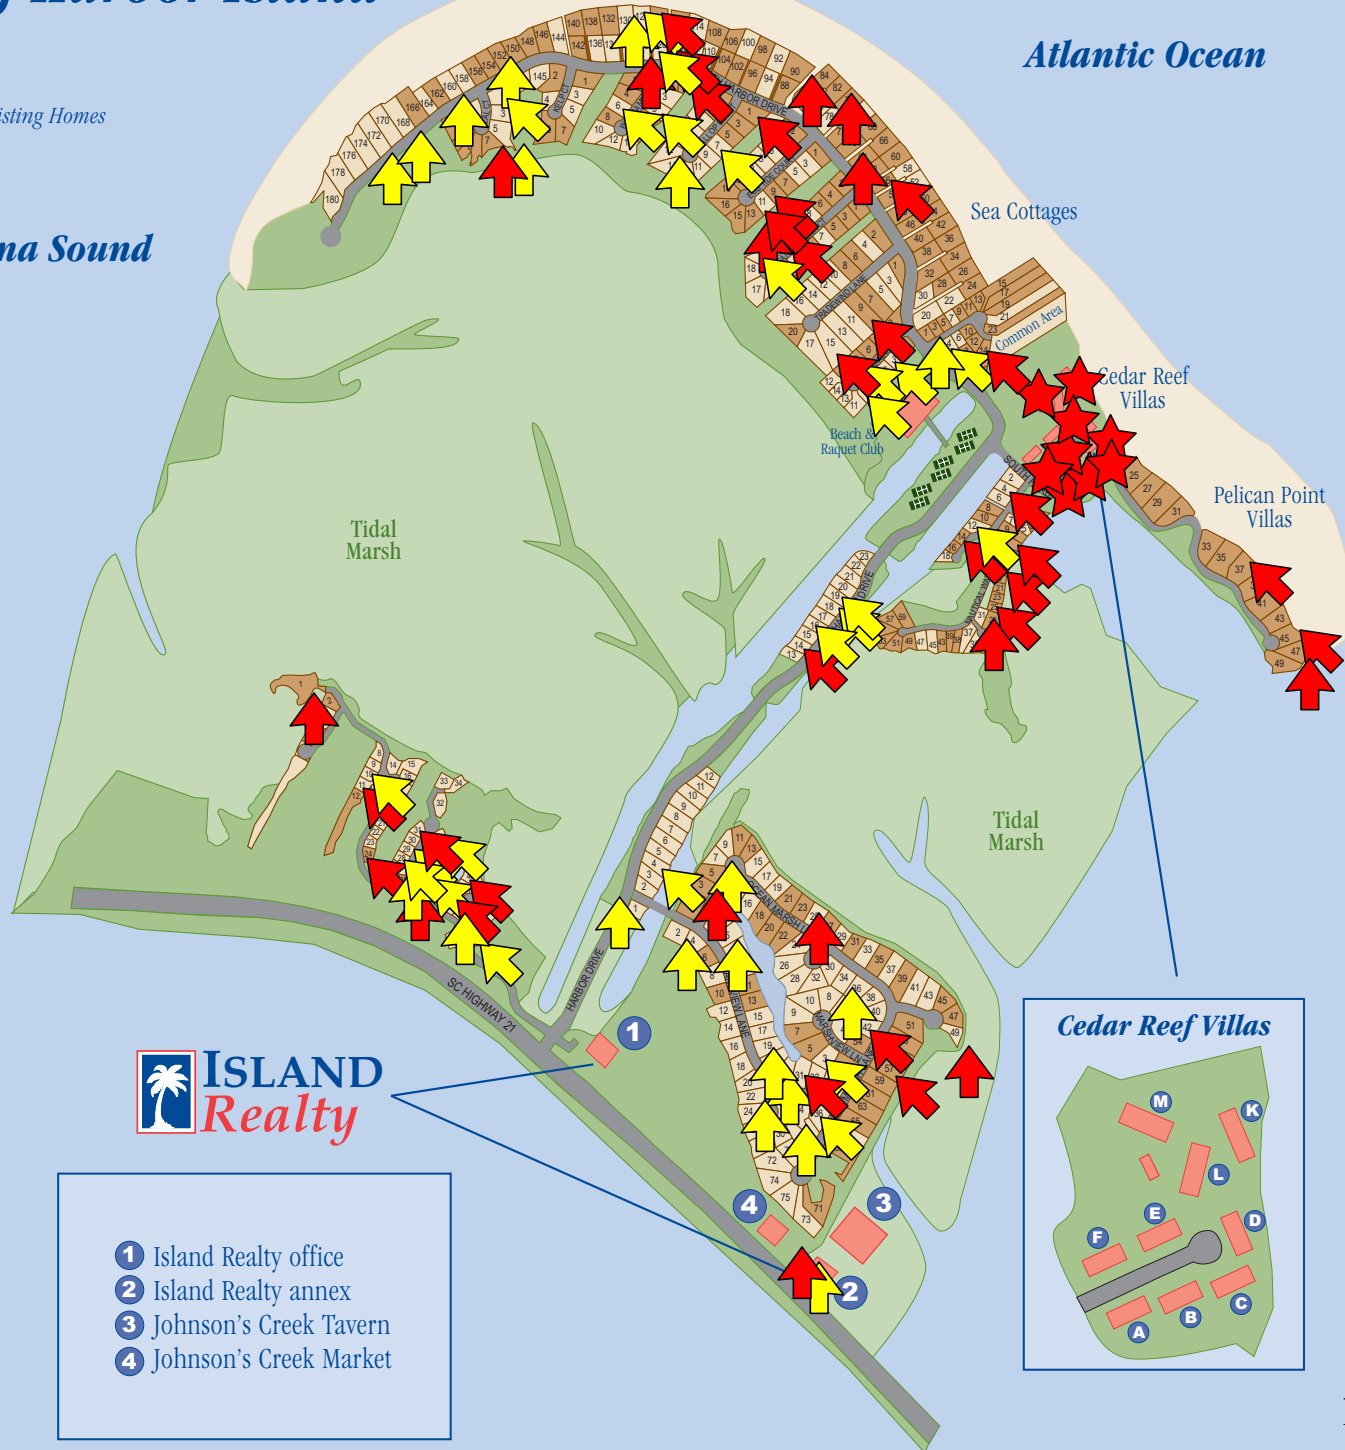

# Map of Harbor Island

Lots with Existing Homes

St. Helena Sound

Atlantic Ocean

- 1 Island Realty office
- 2 Island Realty annex
- 3 Johnson's Creek Tavern
- 4 Johnson's Creek Market

Cedar Reef Villas

10/23/09